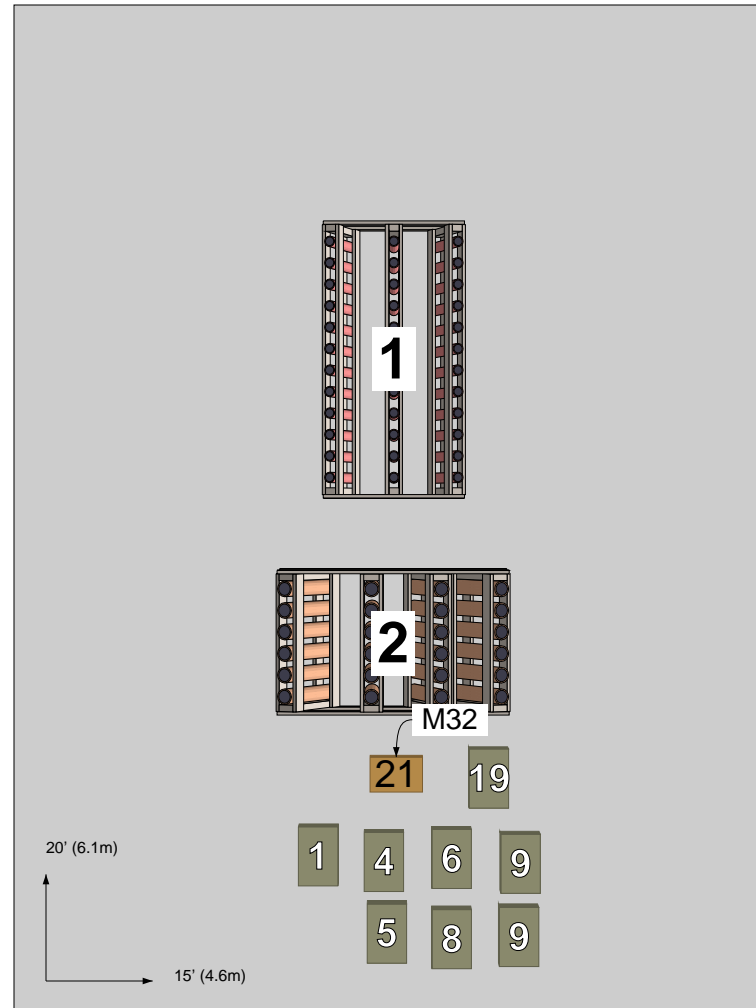

Back1L

2010_08_06 PGI Example.hbs

August 06, 2010

Pods: 2 Racks: 7 Mortars: 60 Shells: 27 Other: 8

Addresses: 21

Calibers: 2", 3"

Missing mortars: 0

Rack #1 15'L