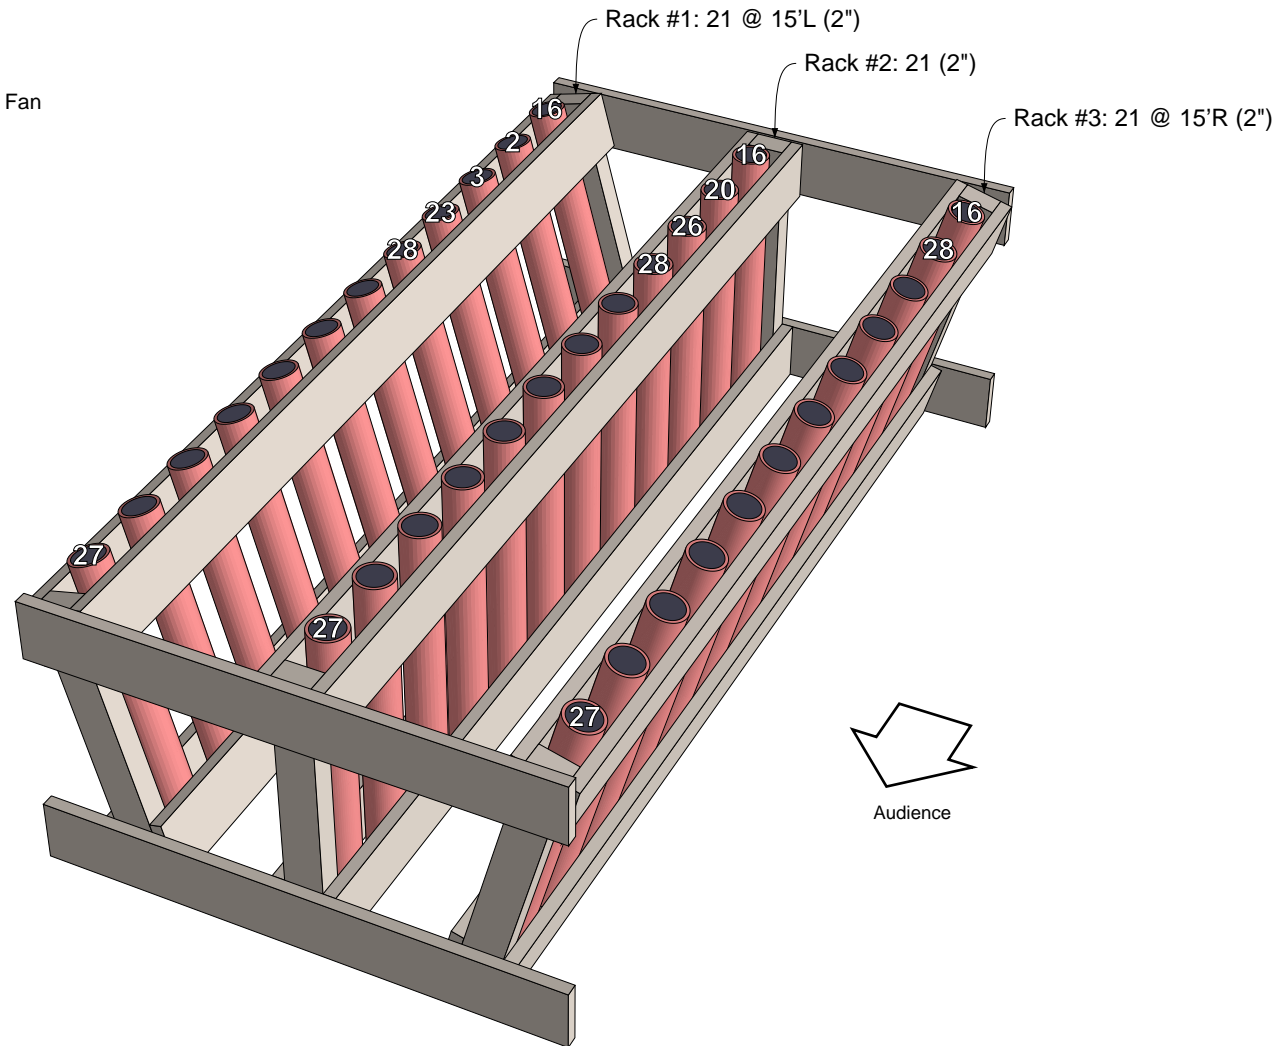

Rack #1 15'L

Unit	Addr	Pin	Angle	Name
M32	21	16	15'L	PFX62BB-R Red Peony 3 Point Fan
M32	21	2	15'L	PFX35 CM-R 3 Point Red Meteor single
M32	21	3	15'L	PFX35 CM-R 3 Point Red Meteor single
M32	21	23	15'L	PFS67 1.5" Gold Blink Mine
M32	21	28	15'L	pgi finale crackle
M32	21	27	15'L	PFX 366G Green Mine

Rack #2

Unit	Addr	Pin	Angle	Name
M32	21	16	-	PFX62BB-R Red Peony 3 Point Fan
M32	21	20	-	PFX35 CM-B 3 Point Blue Meteor single
M32	21	26	-	PFX35CM-GST 3 Point Green Meteor Sil
M32	21	28	-	pgi finale crackle
M32	21	27	-	PFX 366R Red Mine

Rack #3 15'R

Unit	Addr	Pin	Angle	Name
M32	21	16	15'R	PFX62BB-R Red Peony 3 Point Fan
M32	21	28	15'R	pgi finale crackle
M32	21	27	15'R	PFX 366G Green Mine

1 POD	Back1L	
	2010_08_06 PGI Example.hbs	August 06, 2010
Racks: 3 Mortars: 36 Shells: 14		
Addresses: 21		
Calibers: 2"