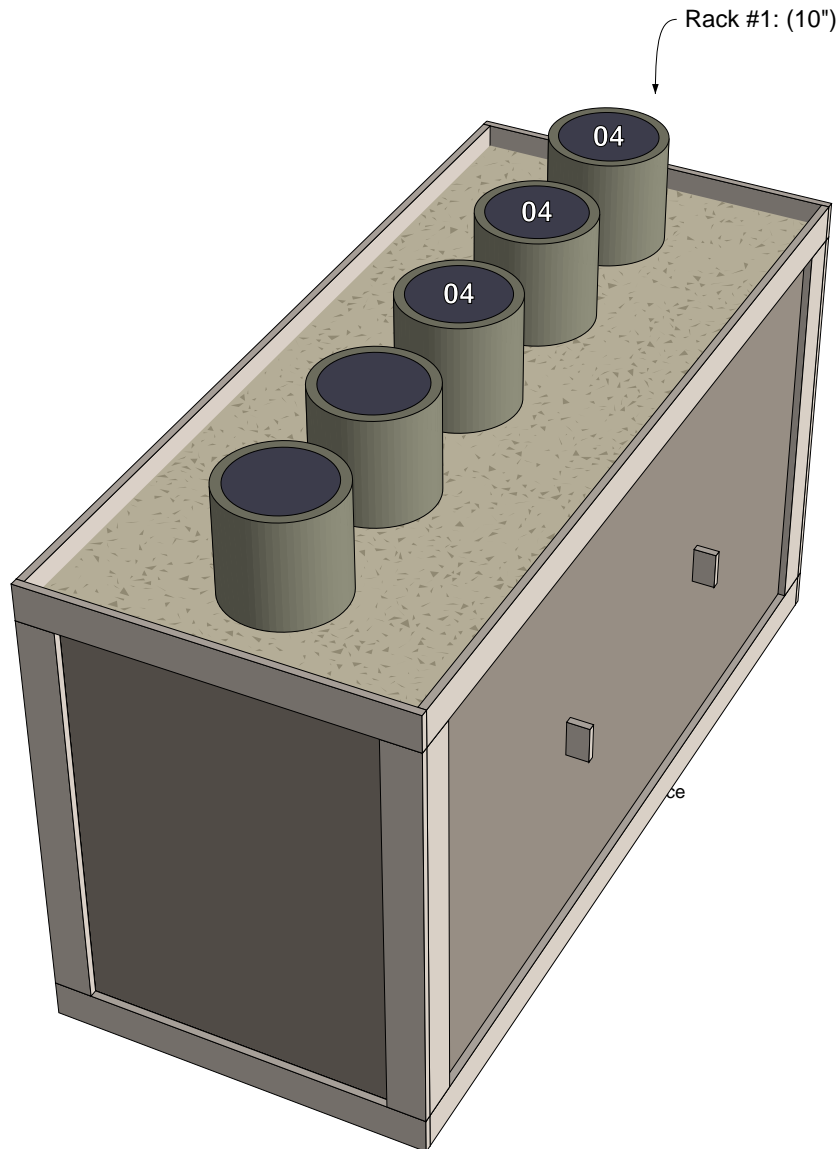

Rack #1

Unit	Addr	Pin	Angle	Name
Default	04	-		Grn Xette BrkngToRed 10"
Default	04	-		Grn Xette BrkngToRed 10"
Default	04	-		Grn Xette BrkngToRed 10"

2 POD	BIGGUNS
	2010_08_06 PGI Example.hbs August 06, 2010
Racks: 1 Mortars: 5 Shells: 3	
Addresses: Cue Numbers	
Calibers: 10"